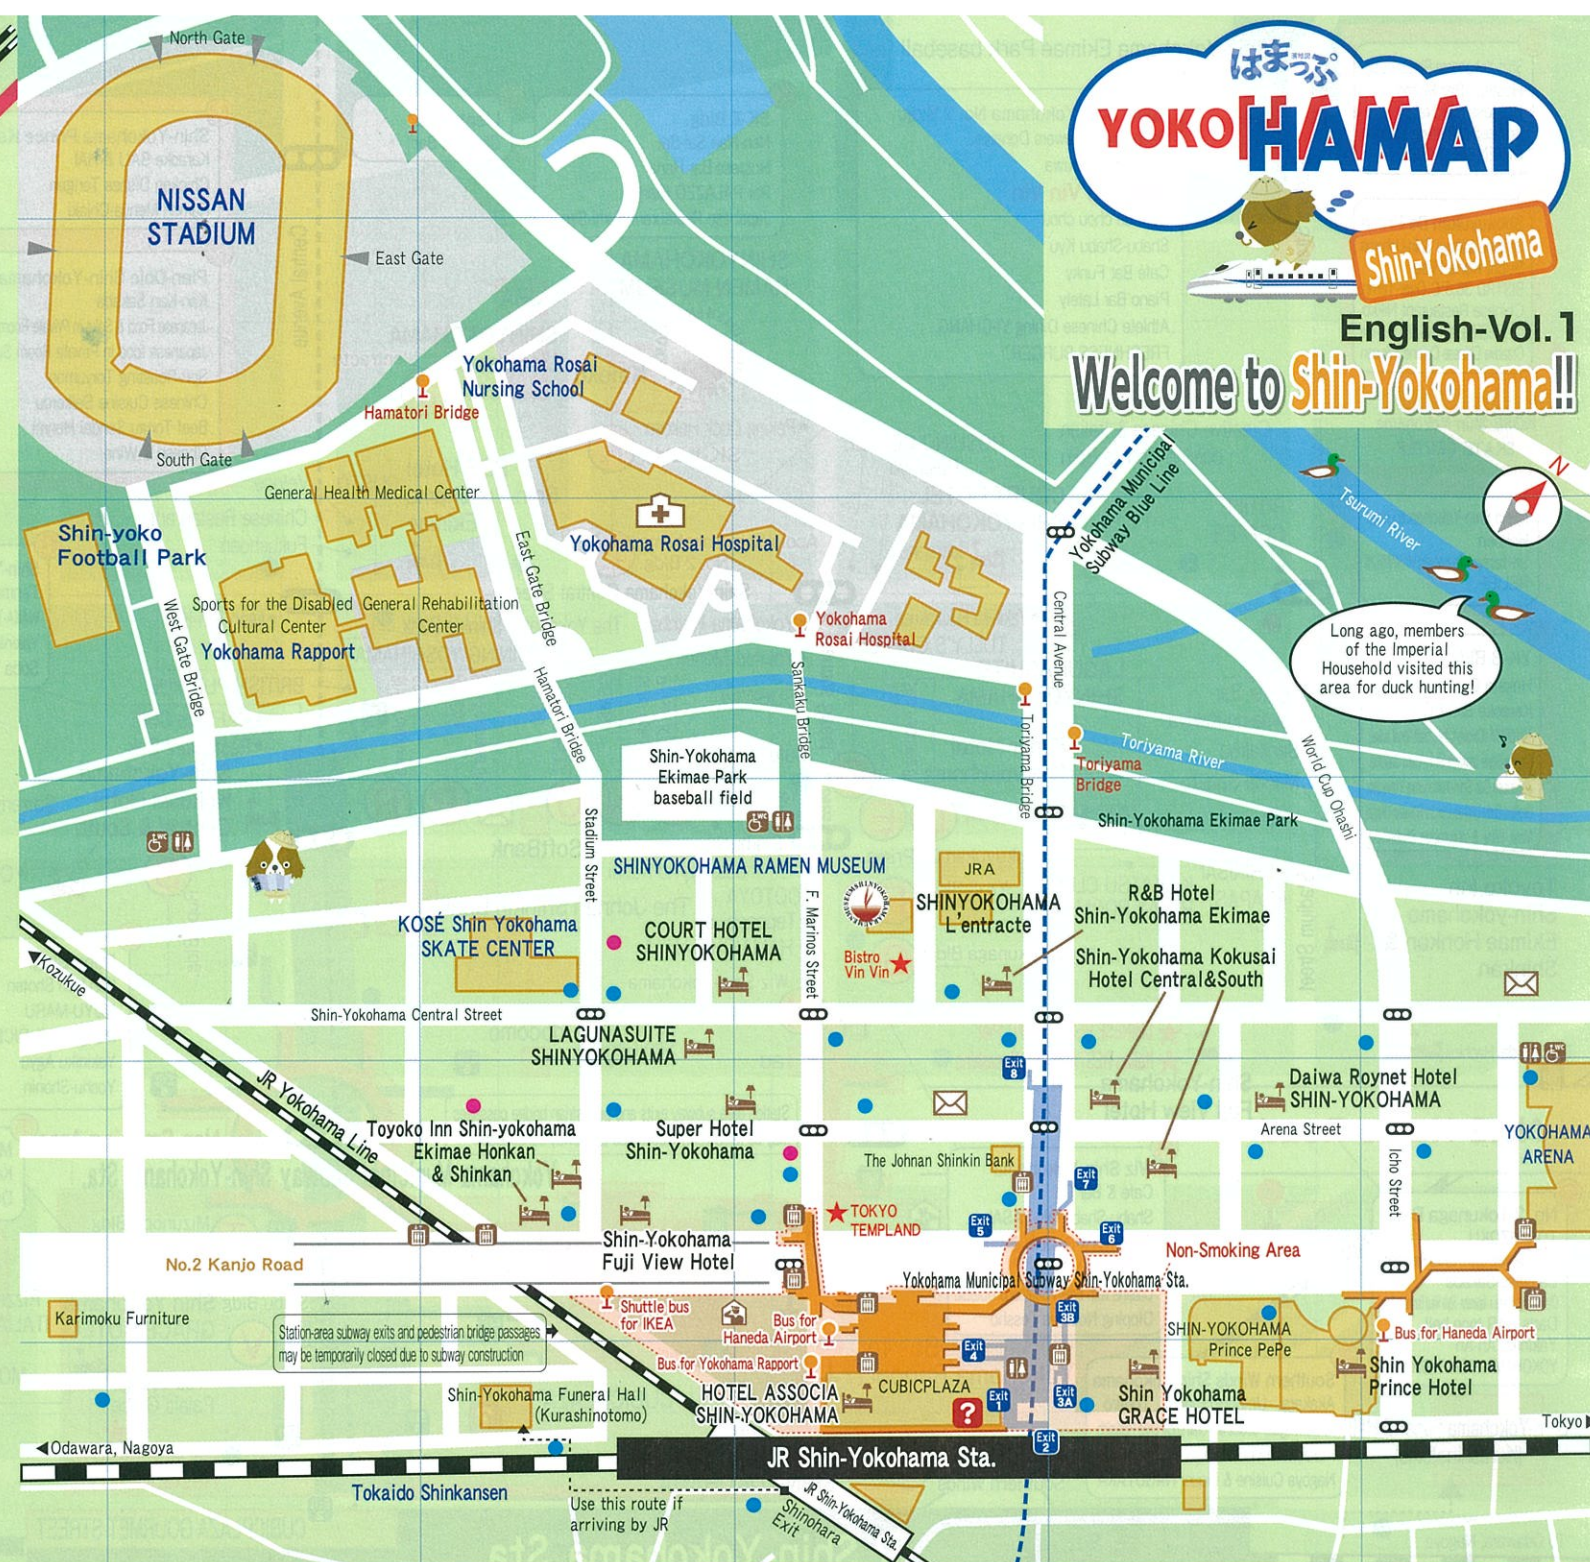

# Yokohama Railway Map

English-Vol. 1  
Welcome to Shin-Yokohama!!

Long ago, members of the Imperial Household visited this area for duck hunting!

Shin-Yokohama has developed with the opening of the Shinkansen.

**ありあけ 横濱 土産**  
横濱の海に浮かぶ船をイメージした贅沢なマロンケーキ

Rich elegant marron cakes inspired by ships sailing the waters of Yokohama Harbour.

**-Store List-**

- Takashimaya Food Maison 3F
- Prince PePe 1F
- Grand KIOSK(Cubic Plaza 2F)

www.ariakeharbour.com

**東京TEMPLAND**

Tempura & Sake Book now

tokyo templand

**Shin-Yokohama Station Tourist Information Center**  
(A.M.9:00~P.M.21:00 Tel.045-473-2895)

観光案内所 Information

Look for the ? mark on the ticket-gate floor

**Legend**

|  |  |
|--|--|
|  |  |
|  |  |
|  |  |
|  |  |
|  |  |
|  |  |
|  |  |
|  |  |

Long ago, there was a duck hunting ground near today's Shin-Yokohama Station. Come and see all the things Shin-Yokohama has to offer today! Quack quack!