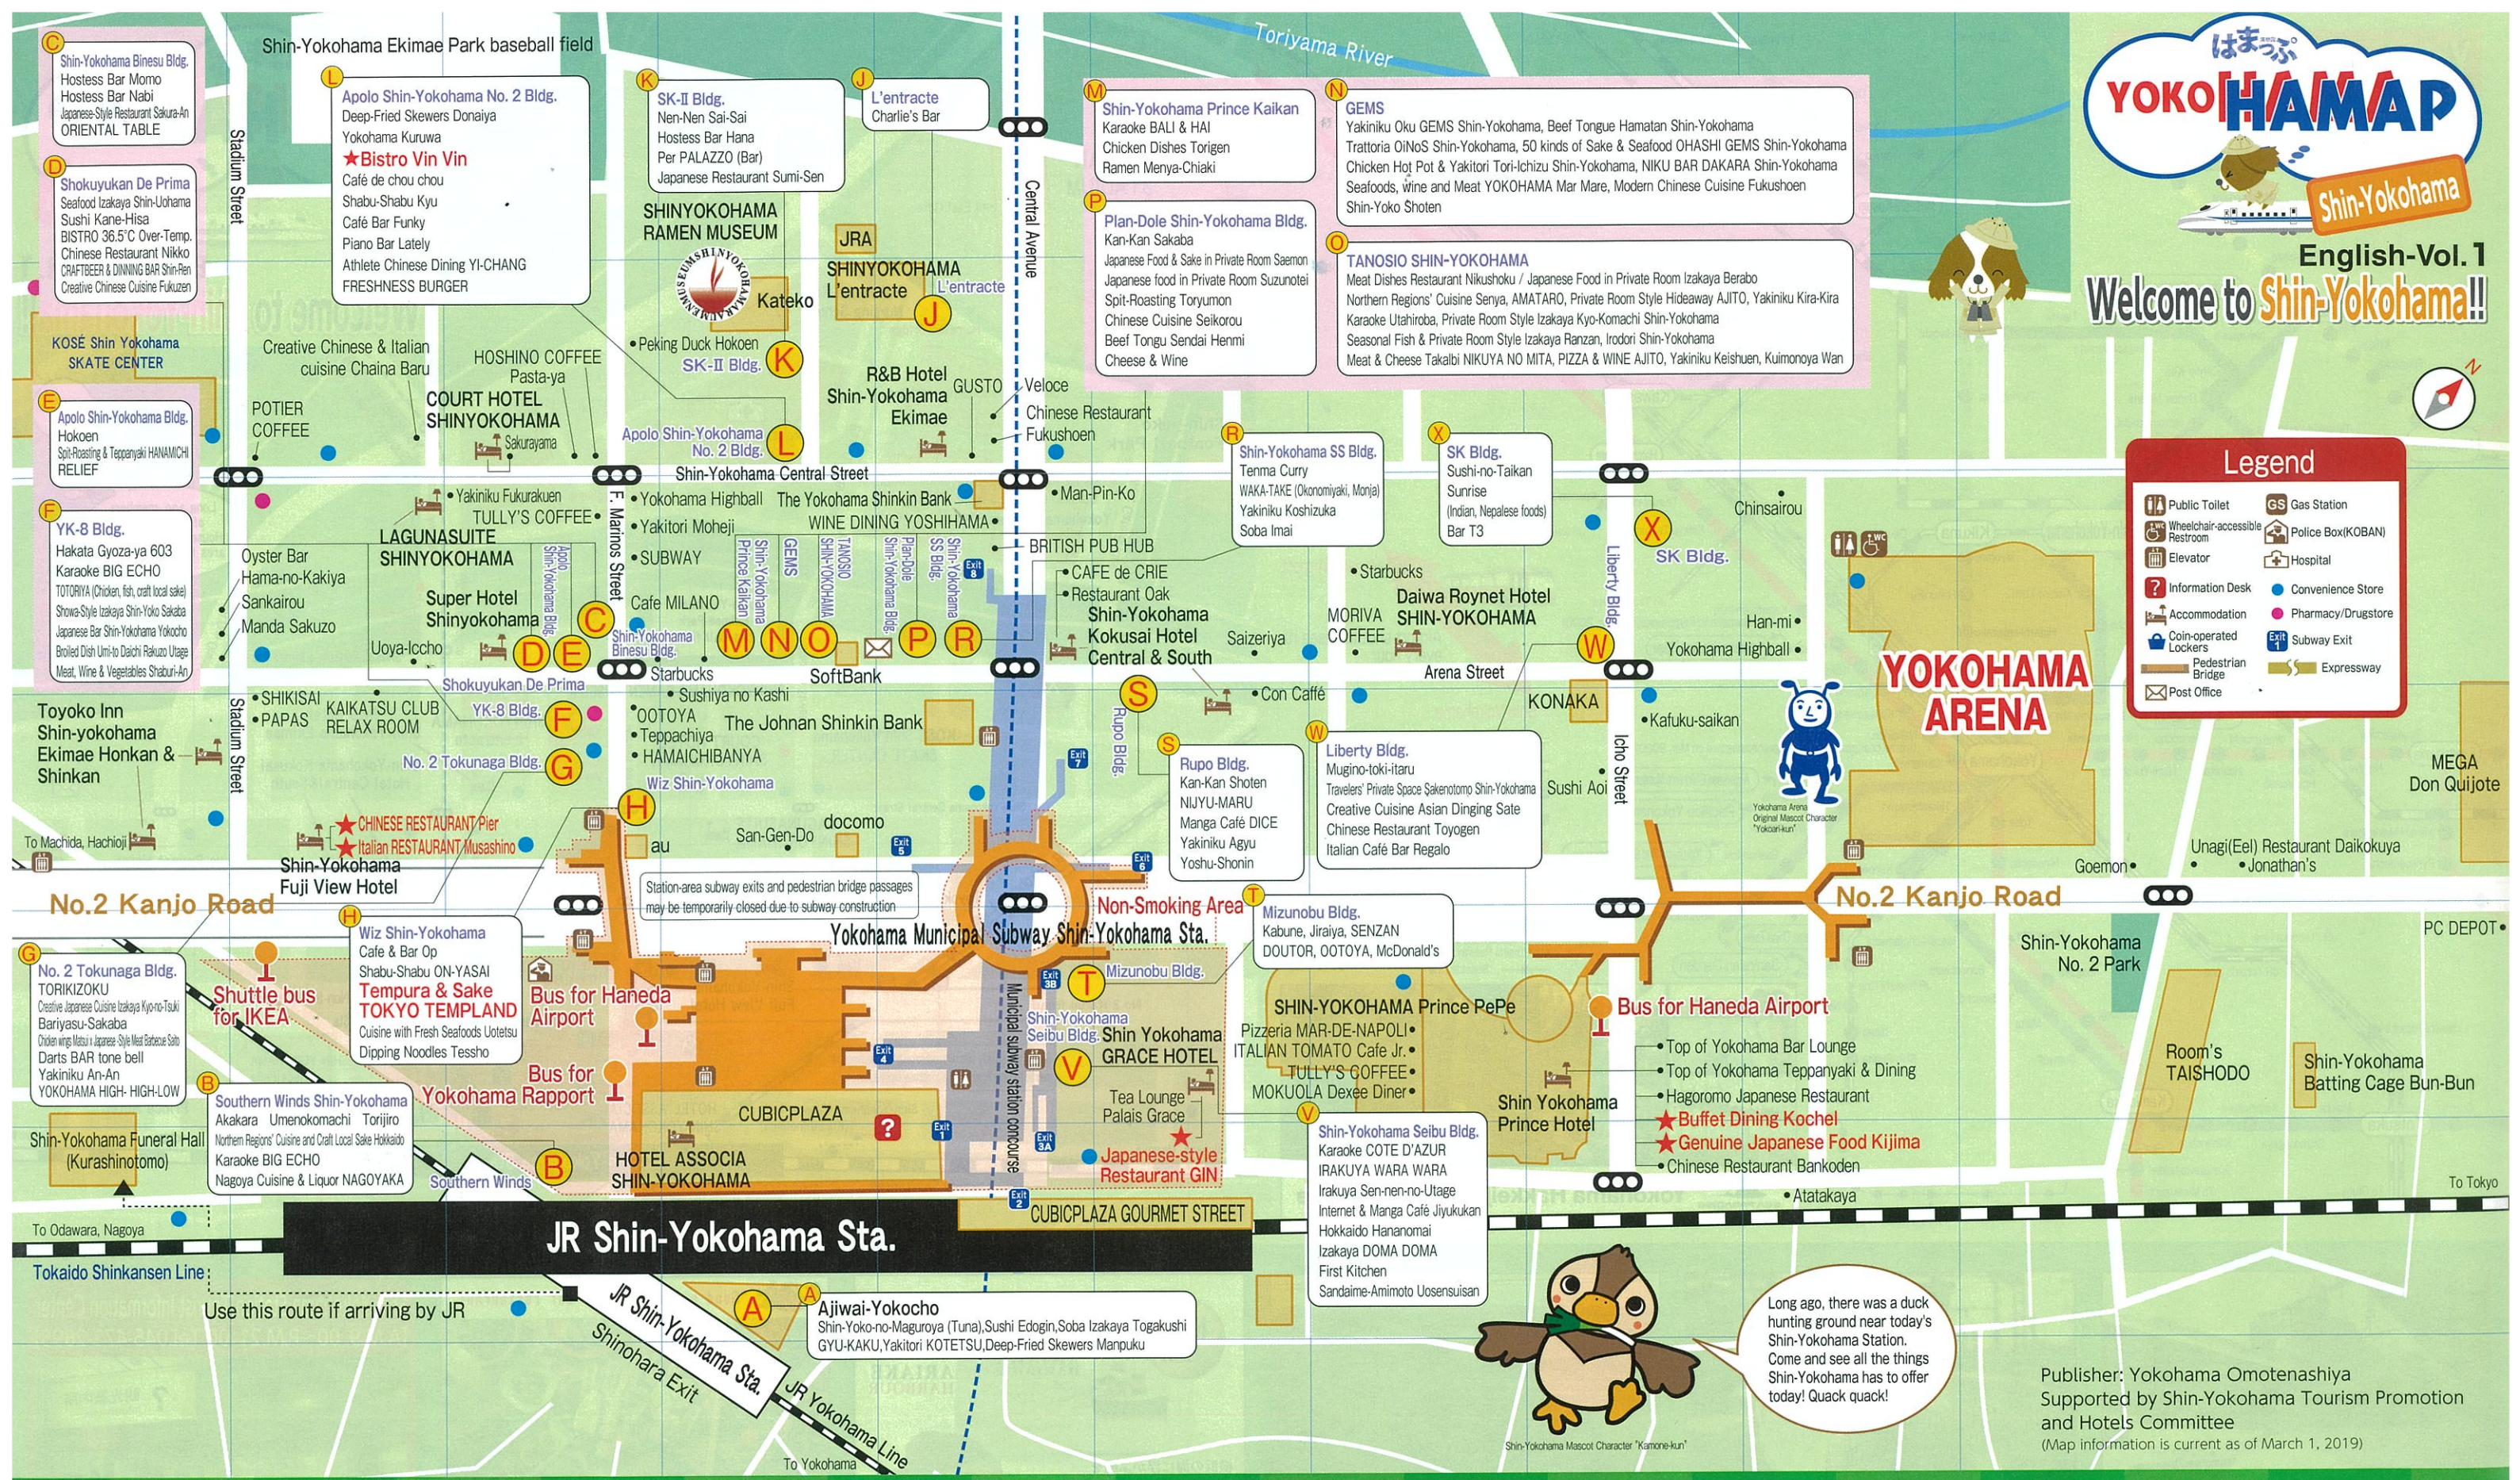

# Yokohama Railway Map

English-Vol. 1  
Welcome to Shin-Yokohama!!

Long ago, members of the Imperial Household visited this area for duck hunting!

Shin-Yokohama has developed with the opening of the Shinkansen.

**ありあけ 横濱 土産**  
横濱の海に浮かぶ船をイメージした贅沢なマロンケーキ

Rich elegant marron cakes inspired by ships sailing the waters of Yokohama Harbour.

**-Store List-**

- Takashimaya Food Maison 3F
- Prince PePe 1F
- Grand KIOSK(Cubic Plaza 2F)

www.ariakeharbour.com

**東京TEMPLAND**

Tempura & Sake Book now

tokyo templand

**Shin-Yokohama Station Tourist Information Center**  
(A.M.9:00~P.M.21:00 Tel.045-473-2895)

観光案内所 Information

Look for the ? mark on the ticket-gate floor

**Legend**

|  |  |
|--|--|
|  |  |
|  |  |
|  |  |
|  |  |
|  |  |
|  |  |
|  |  |
|  |  |

Long ago, there was a duck hunting ground near today's Shin-Yokohama Station. Come and see all the things Shin-Yokohama has to offer today! Quack quack!